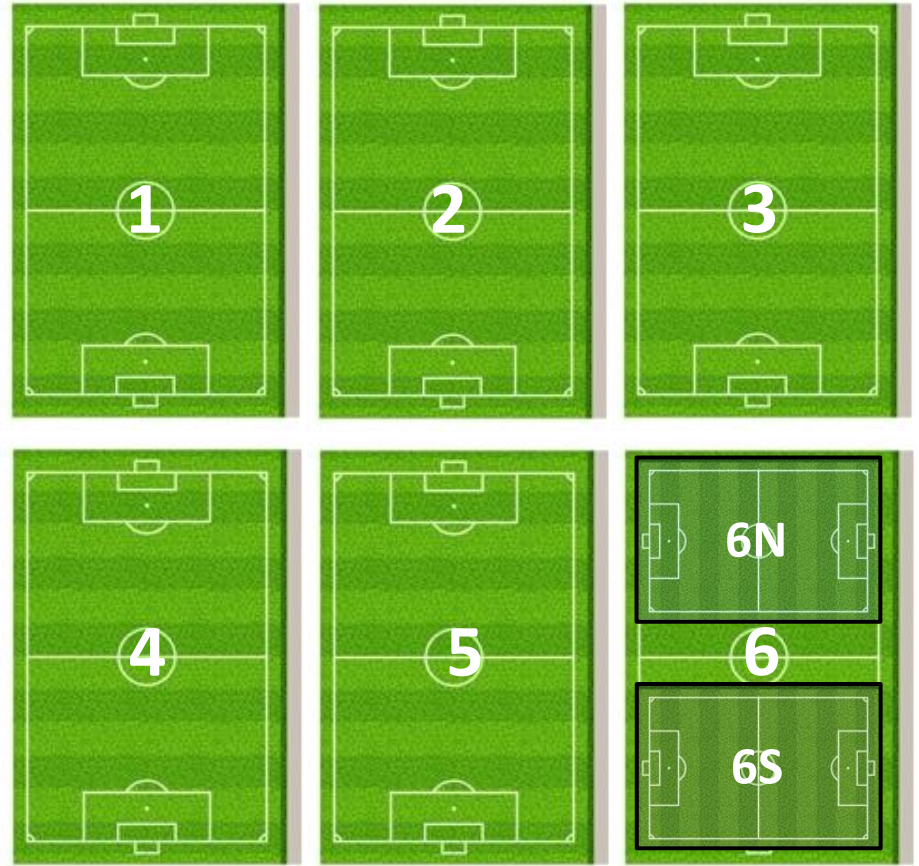

**Fairview Soccer Park**  
[3671 County Road 317, McKinney TX 75069](https://www.google.com/maps/place/3671+County+Road+317,+McKinney+TX+75069)

**Field Layout / Numbering Note:**  
All Full-Sized fields (11v11) are convertible to small-sided fields. When playing 7v7 or 9v9, the fields will be laid out and numbered like Field #6 above (North & South)