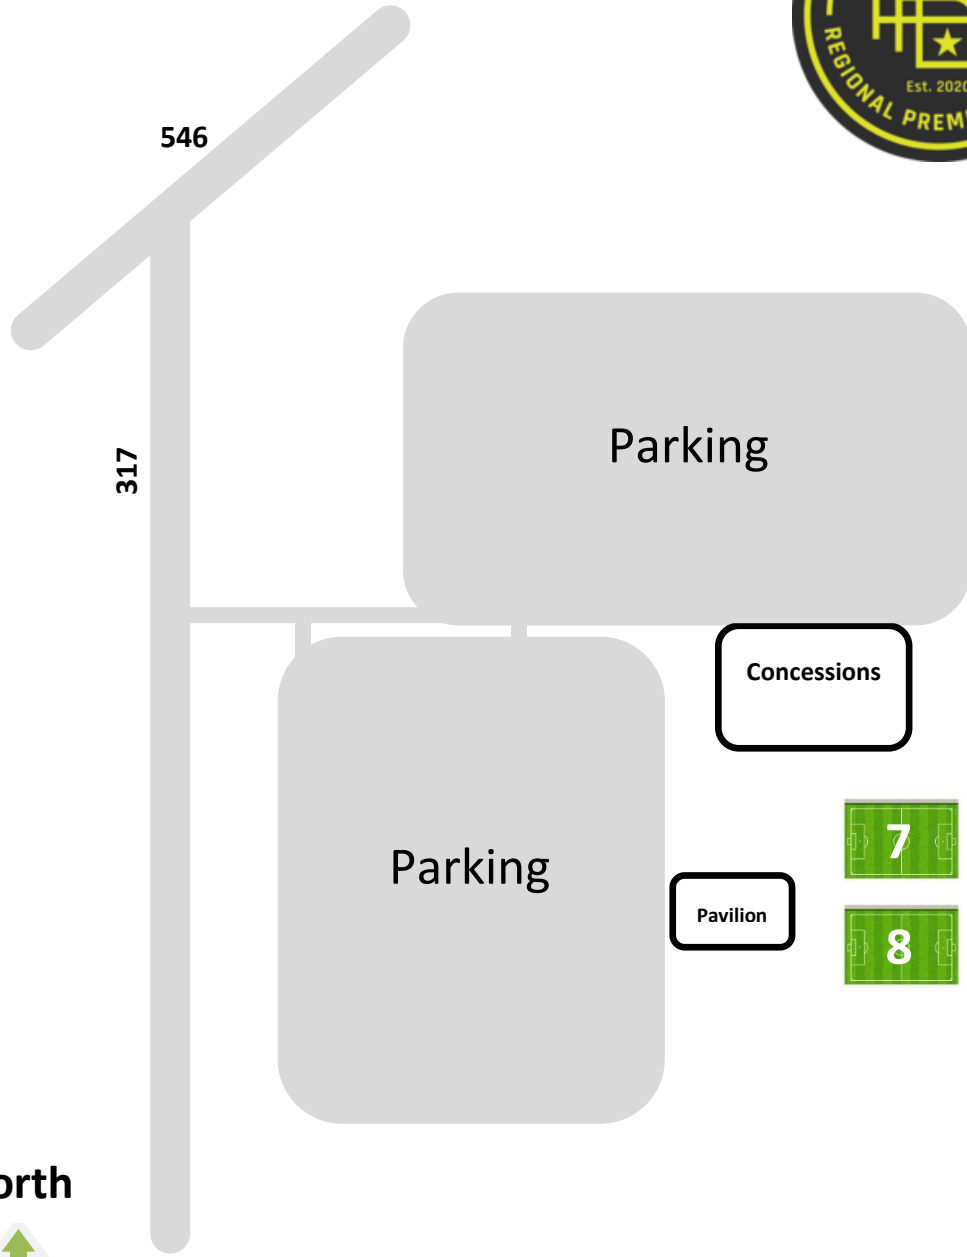

**Fairview Soccer Park**  
[3671 County Road 317, McKinney TX 75069](https://www.google.com/maps/place/3671+County+Road+317,+McKinney+TX+75069)

**Field Layout / Numbering Note:**  
All Full-Sized fields (11v11) are convertible to small-sided fields. When playing 7v7 or 9v9, the fields will be laid out and numbered like Field #6 above (North & South)