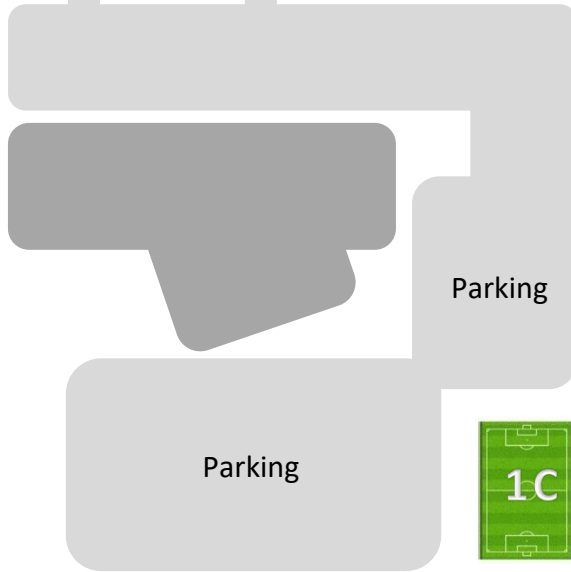

Texas Spurs Park

[2005 Estates Pkwy, Allen, TX 75002](#)

Estates Pkwy

75 – Central Expwy.

Field Layout / Numbering Note:
The Full-Sized field (11v11) is convertible to small-sided fields. When playing 7v7 or 9v9, the fields will be laid out and numbered like Field #1 above (A & B)