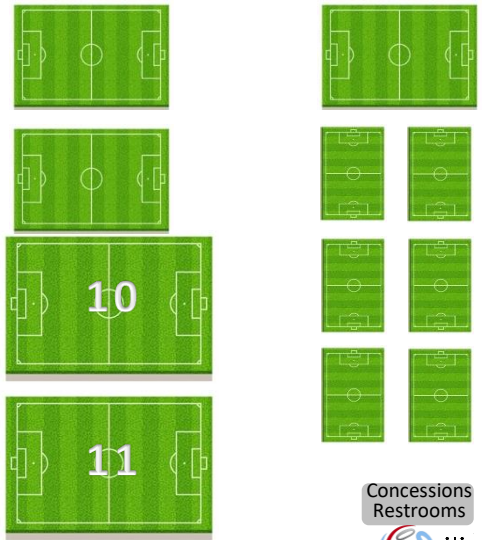

**Irving Soccer Complex**  
[3585 World Cup Way, Irving, TX 75038](https://www.irsoccer.com)

Parking For  
9v9

Parking For  
11v11

World Cup Way

Irving Upper School

N. Belt Line Rd.

President George Bush Tollway