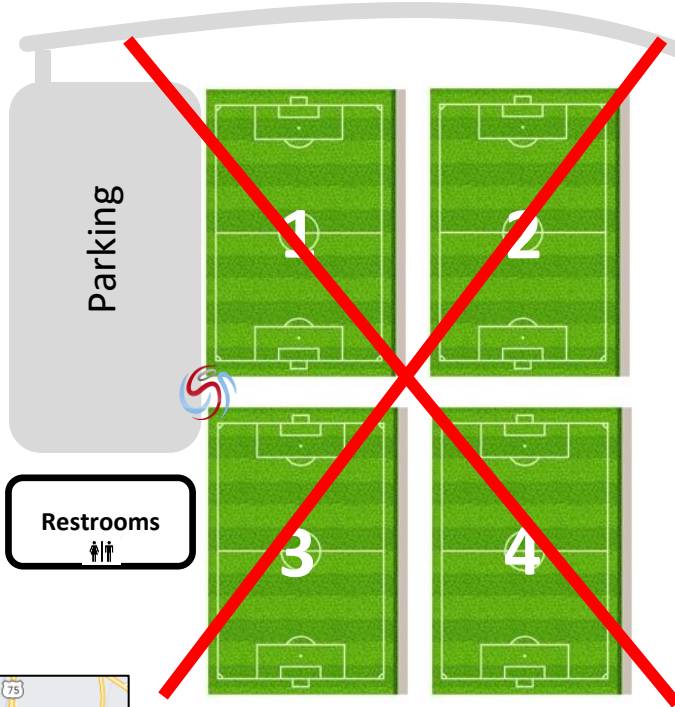

N. Brook Dr.

North

**Al Ruschhaupt – Phase 1**  
[1986 Park View Ave, McKinney, TX 75070](https://www.google.com/maps/place/1986+Park+View+Ave,+McKinney,+TX+75070)

75 – CENTRAL EXPWY

**Al Ruschhaupt – Phase 2**  
[2701 N. Brook Dr, McKinney, TX 75070](https://www.google.com/maps/place/2701+N.+Brook+Dr,+McKinney,+TX+75070)