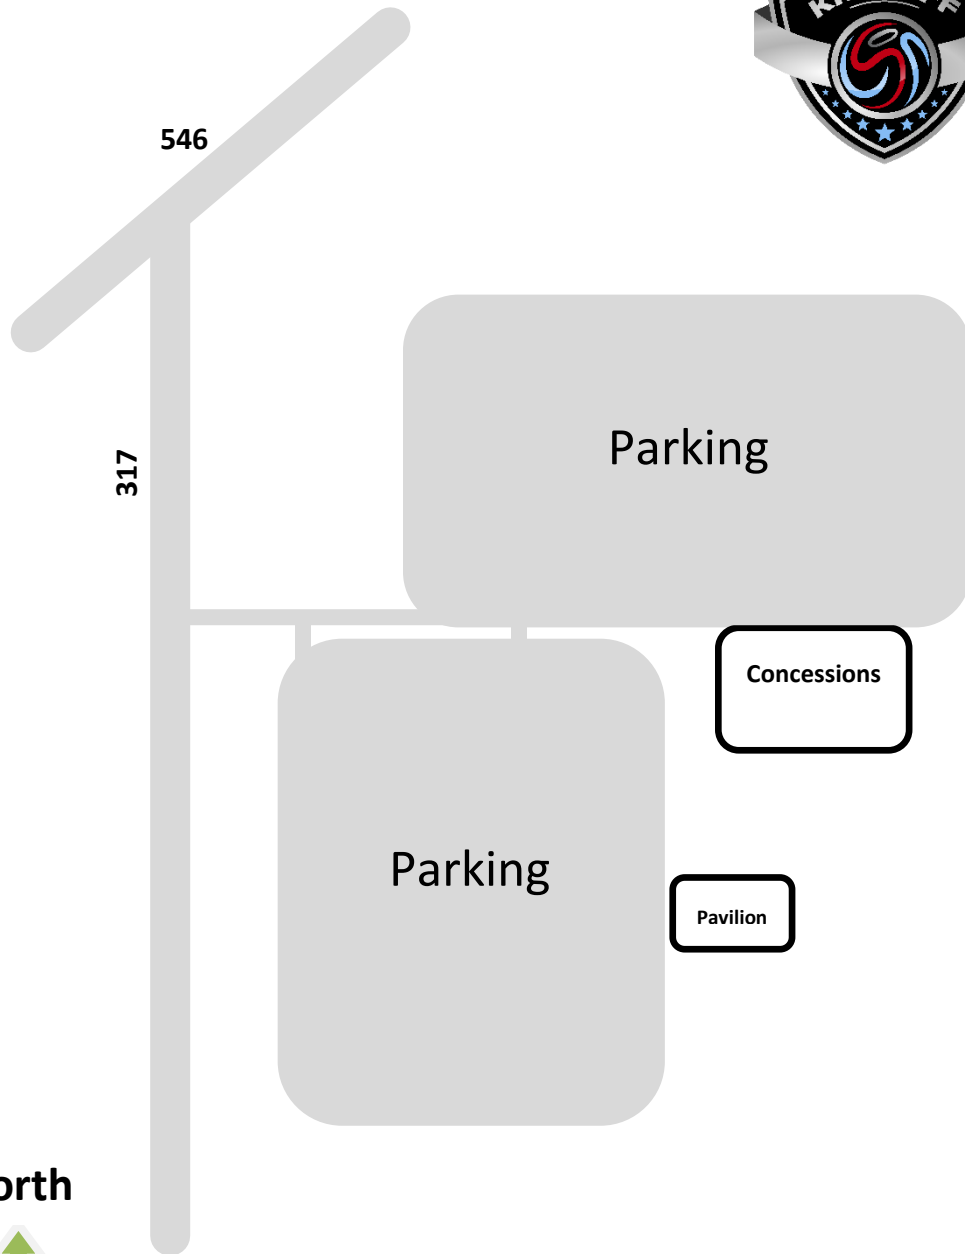

**Fairview Soccer Park**  
[3671 County Road 317, McKinney TX 75069](https://www.google.com/maps/place/3671+County+Road+317,+McKinney+TX+75069)

North

Field Layout / Numbering Note:  
All Full-Sized fields (11v11) are convertible to small-sided fields. When playing 7v7 or 9v9, the fields will be laid out and numbered like Field #6 above (North & South)